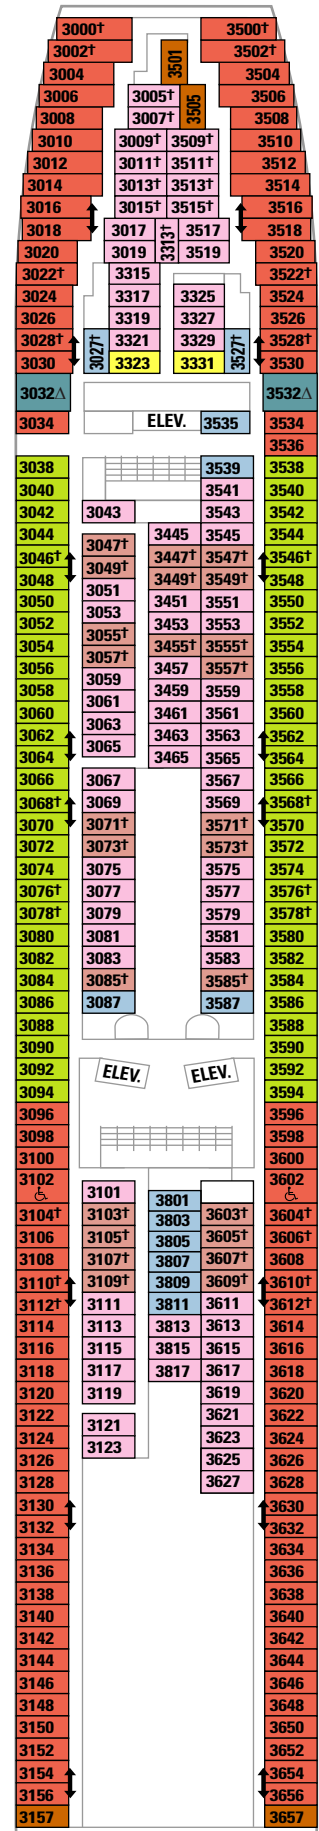

Get out there.®

Deck Three on Vision Of The Seas®

OCEANVIEW

FO Family Oceanview Stateroom

Two twin beds (can convert into queen-size), additional bunk beds in separate area, private bathroom, separate sitting area with sofa bed. (237 sq. ft.)

G H Large Oceanview Stateroom

Two twin beds (can convert into queen-size), sitting area with sofa, vanity area and a private bathroom. (154 sq. ft.)

Please note: Staterooms 3000-3014 & 3500-3514 have two portholes instead of a window.

INTERIOR

K Large Interior Stateroom

Two twin beds (can convert into queen-size), vanity area and a private bathroom. (149 sq. ft.)

L Large Interior Stateroom

Two twin beds (can convert into queen-size), vanity area and a private bathroom. (151 sq. ft.)

M N Q Interior Stateroom

Two twin beds (can convert into queen-size), vanity

SYMBOL LEGEND

- △ Stateroom with sofa bed.
- ✳ Stateroom has third Pullman bed available.
- † Stateroom has third and fourth Pullman beds available.
- ↕ Connecting staterooms.
- ♿ Indicates accessible staterooms.
- ◆ Stateroom with sofa bed and third Pullman bed available.
- ‡ Stateroom has four additional Pullman beds available.