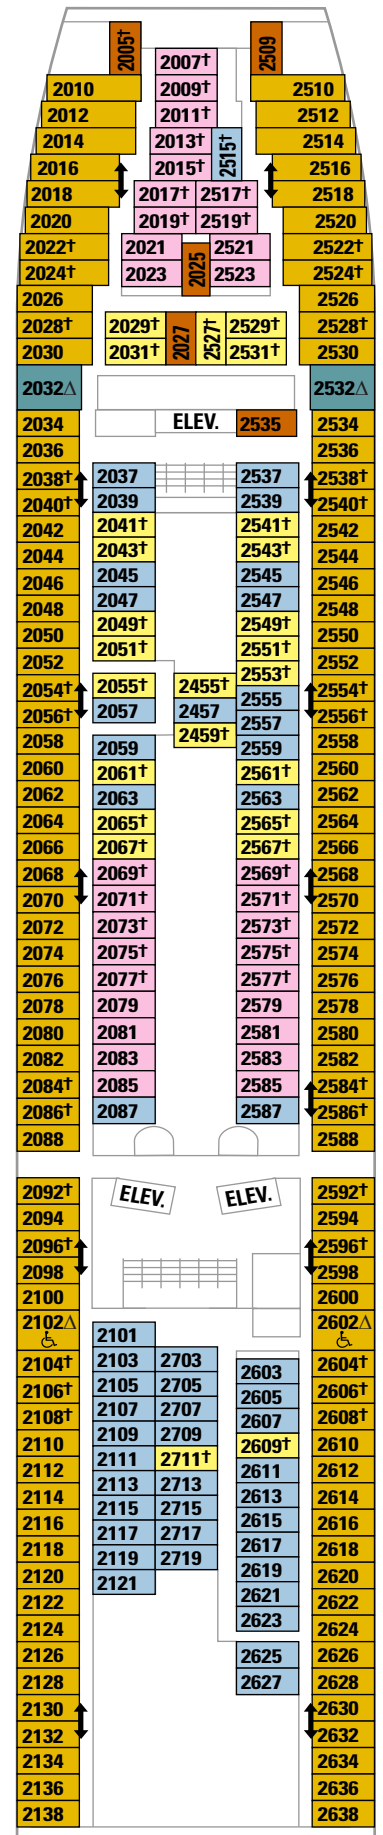

Get out there.®

Deck Two on Vision of the Seas®

OCEANVIEW

FO Family Oceanview Stateroom

Two twin beds (can convert into queen-size), additional bunk beds in separate area, private bathroom, separate sitting area with sofa bed. (237 sq. ft.)

I Large Oceanview Stateroom

Two twin beds (can convert into queen-size), sitting area with sofa, vanity area and a private bathroom. (154 sq. ft.)
Please note: Staterooms 2010-2014 & 2510-2514 have two portholes instead of a window.

INTERIOR

L Large Interior Stateroom

Two twin beds (can convert into queen-size), vanity area and a private bathroom. (151 sq. ft.)

M N Q Interior Stateroom

Two twin beds (can convert into queen-size), vanity area, and a private bathroom. (135-144 sq. ft.)

SYMBOL LEGEND

- △ Stateroom with sofa bed.
- * Stateroom has third Pullman bed available.
- † Stateroom has third and fourth Pullman beds available.
- ↕ Connecting staterooms.
- ♿ Indicates accessible staterooms.
- ◆ Stateroom with sofa bed and third Pullman bed available.
- ‡ Stateroom has four additional Pullman beds available.