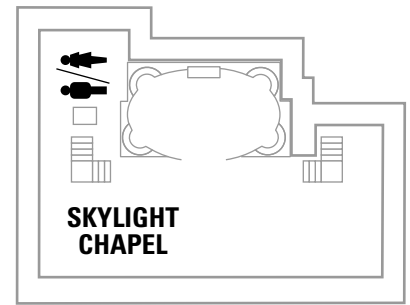

Get out there.®

Deck Fifteen on
Mariner of the Seas®

PUBLIC AREAS

Skylight Chapel

Our wedding chapel, which can accommodate 40 people, is located on top of the Viking Crown Lounge (the highest point on the ship), and is the perfect place to say "I do."