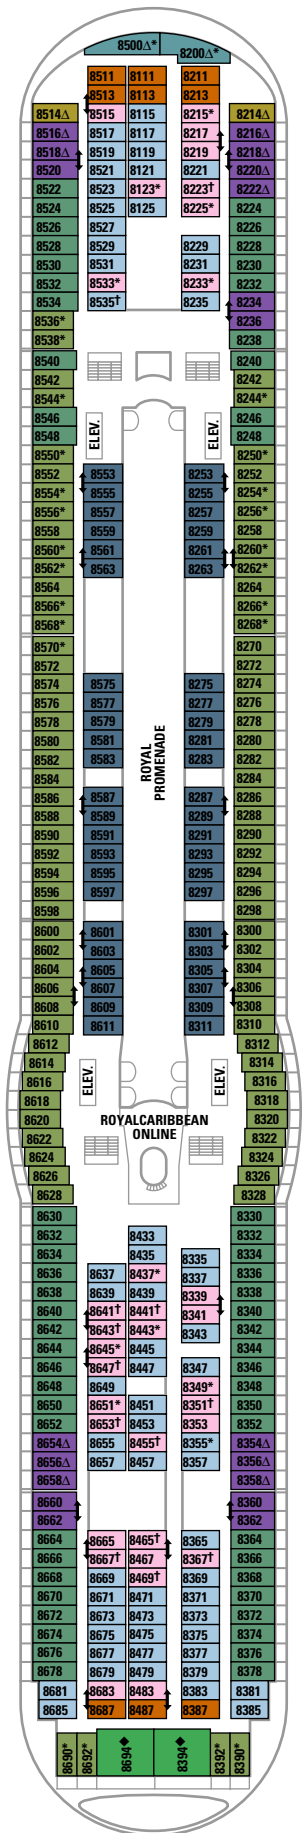

Two twin beds (can convert into queen-size), private balcony, sitting area with sofa, and a private bathroom. Rates vary from deck to deck. (184 sq. ft., balcony 46 sq. ft.)

OCEANVIEW

FO Family Oceanview Stateroom

Two twin beds (can convert into queen-size), additional bunk beds in separate area, separate sitting area with sofa bed, and a private bathroom with shower. (328 sq. ft.)

F Large Oceanview Stateroom

Two twin beds (can convert into queen-size), sitting area with sofa, vanity area and a private bathroom. (211 sq. ft.)

INTERIOR

PR Promenade Stateroom

Bowed windows with a view of the Royal Promenade, two twin beds (can convert into queen-size), sitting area with sofa, vanity area, and a private bathroom. (153 sq. ft.)

L N Q Interior Stateroom

Two twin beds (can convert into queen-size), sitting area with sofa, vanity area, and a private bathroom. (158 sq. ft.)

PUBLIC AREAS

royalcaribbean online^{SM}

It's high tech on the high seas! With royalcaribbean online, for a small fee you can access the Internet, send e-mails or send your family an e-postcard with your picture in it.

SYMBOL LEGEND

- △ Stateroom with sofa bed.
- Stateroom has third Pullman bed available.
- † Stateroom has third and fourth Pullman beds available.
- ↕ Connecting staterooms.
- ♿ Indicates accessible staterooms.
- Stateroom with sofa bed and third Pullman bed available.
- ‡ Stateroom has four additional Pullman beds available.

* Deck Plans on this site are frequently updated. Please note that Printable Deck Plans may not reflect the most recent changes.