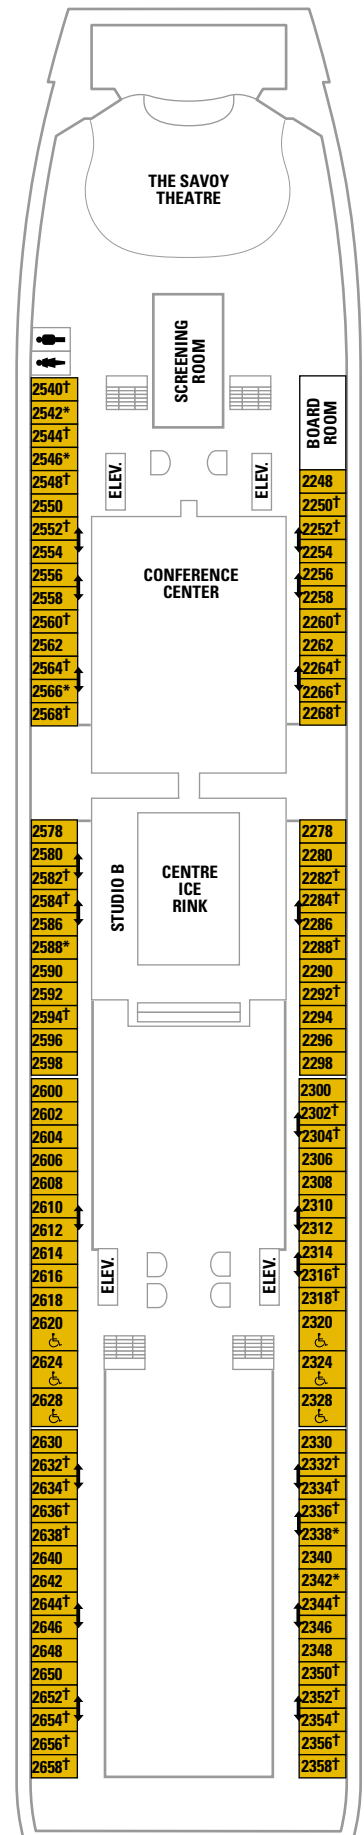

Get out there.®

Deck Two on Mariner of the Seas®

OCEANVIEW

I Oceanview Stateroom

Two twin beds (can convert into queen-size), sitting area with sofa, vanity area, and a private bathroom. (161 sq. ft.)

PUBLIC AREAS

The Savoy Theatre

Our theatre - five stories from orchestra pit to domed ceiling - features Broadway-style productions.

Conference Center

Our comfortable conference center features state-of-the-art presentation equipment and a variety of meeting rooms.

SYMBOL LEGEND

- △ Stateroom with sofa bed.
- * Stateroom has third Pullman bed available.
- † Stateroom has third and fourth Pullman beds available.
- ↕ Connecting staterooms.
- ♿ Indicates accessible staterooms.
- ◆ Stateroom with sofa bed and third Pullman bed available.
- ‡ Stateroom has four additional Pullman beds available.

* Deck Plans on this site are frequently updated. Please note that Printable Deck Plans may not reflect the most recent changes.