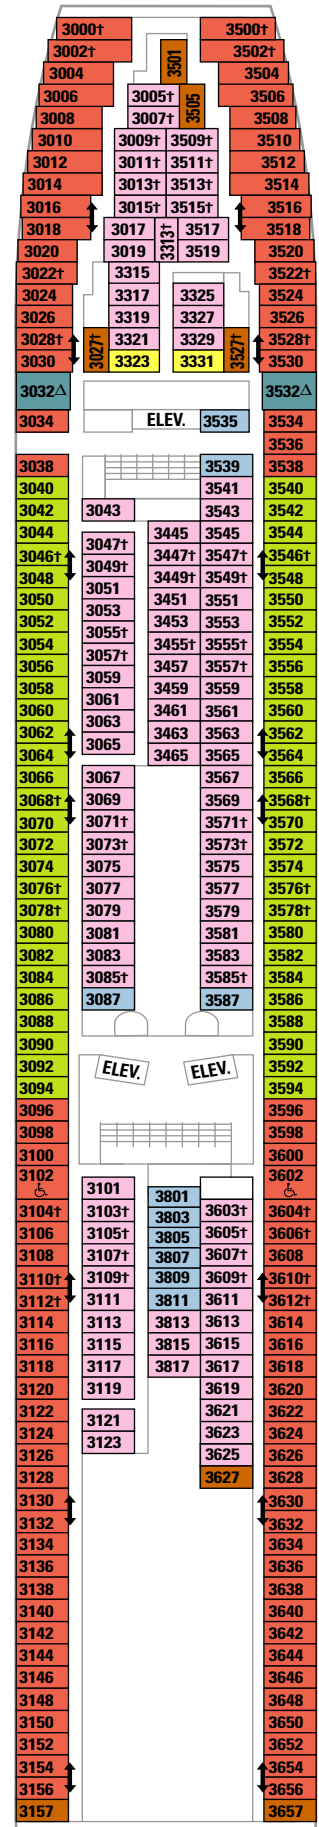

Get out there.®

Deck Three on Vision Of The Seas®

OCEANVIEW

FO Family Oceanview Stateroom

Two twin beds (can convert into queen-size), additional bunk beds in separate area, private bathroom, separate sitting area with sofa bed. (237 sq. ft.)

G H Large Oceanview Stateroom

Two twin beds (can convert into queen-size), sitting area with sofa, vanity area and a private bathroom. (154 sq. ft.)

Please note: Staterooms 3000-3014 & 3500-3514 have two portholes instead of a window.

INTERIOR

L Large Interior Stateroom

Two twin beds (can convert into queen-size), vanity area and a private bathroom. (151 sq. ft.)

M N Q Interior Stateroom

Two twin beds (can convert into queen-size), vanity area, and a private bathroom. (135-144 sq. ft.)

SYMBOL LEGEND

- △ Stateroom with sofa bed.
- ✳ Stateroom has third Pullman bed available.
- † Stateroom has third and fourth Pullman beds available.
- ↕ Connecting staterooms.
- ♿ Indicates accessible staterooms.
- ◆ Stateroom with sofa bed and third Pullman bed available.
- ‡ Stateroom has four additional Pullman beds available.