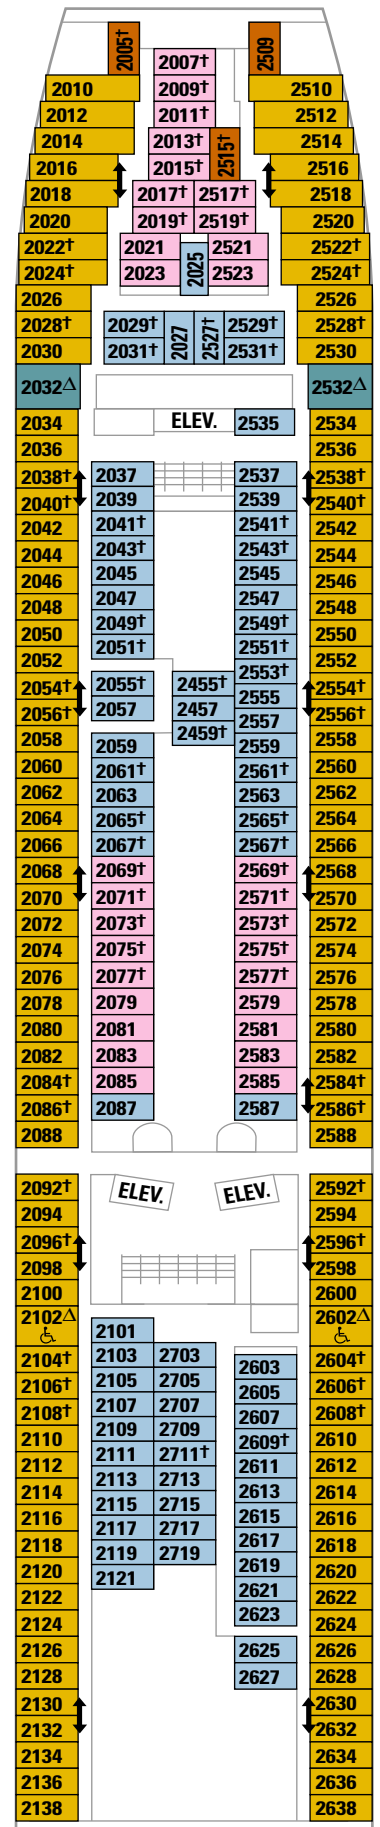

Get out there.®

Deck Two on Vision of the Seas®

OCEANVIEW

FO Family Oceanview Stateroom

Two twin beds (can convert into queen-size), additional bunk beds in separate area, private bathroom, separate sitting area with sofa bed. (237 sq. ft.)

I Large Oceanview Stateroom

Two twin beds (can convert into queen-size), sitting area with sofa, vanity area and a private bathroom. (154 sq. ft.)
Please note: Staterooms 2010-2014 & 2510-2514 have two portholes instead of a window.

INTERIOR

L Large Interior Stateroom

Two twin beds (can convert into queen-size), vanity area and a private bathroom. (151 sq. ft.)

N Q Interior Stateroom

Two twin beds (can convert into queen-size), vanity area, and a private bathroom. (135-144 sq. ft.)

SYMBOL LEGEND

- △ Stateroom with sofa bed.
- * Stateroom has third Pullman bed available.
- † Stateroom has third and fourth Pullman beds available.
- ↓ Connecting staterooms.
- ♿ Indicates accessible staterooms.
- ◆ Stateroom with sofa bed and third Pullman bed available.
- ‡ Stateroom has four additional Pullman beds available.