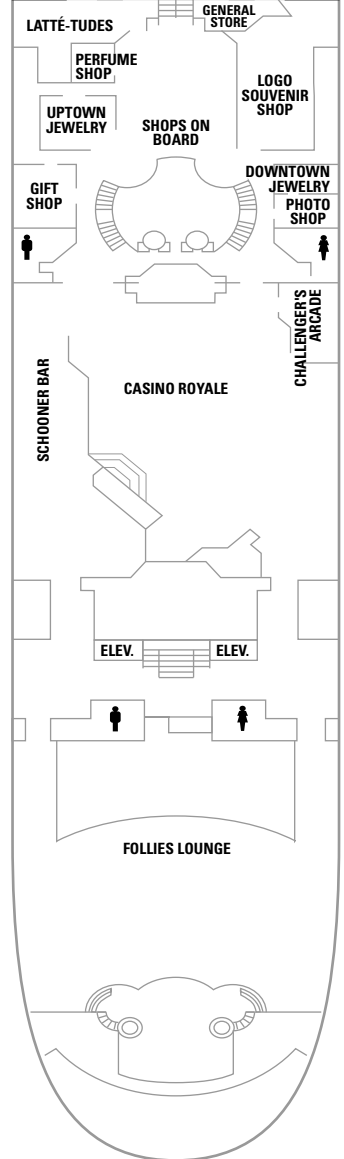

Follies Lounge

Live music, dancing, and entertainment.

Casino Royale^{SM}

Our glittering casino features electronic slot machines, video poker, blackjack, craps, roulette and Caribbean stud poker.

Challenger's Arcade

Filled with video games for kids and adults.

Latté-tudes^{SM} Coffee Bar

Relax with a frothy cup of cappuccino or a light snack while you watch the world go by in Latté-tudes, our modern-day coffee bar.

SYMBOL LEGEND

- △ Stateroom with sofa bed.
- Stateroom has third Pullman bed available.
- † Stateroom has third and fourth Pullman beds available.
- ↕ Connecting staterooms.
- ♿ Indicates accessible staterooms.
- Stateroom with sofa bed and third Pullman bed available.
- ‡ Stateroom has four additional Pullman beds available.

5500	5501	5001	5000
5502†	5503	5505	5002†
5504†	5507	5005	5004†
5514†	5513	5011†	5013
5516†	5515	5011†	5015
5518†	5517	5021†	5017
5520†	5519	5023†	5019
5522	5525*	5029	5022
5524	5527†	5029	5026
5526	5531*	5037	5032*
5532*	5533*	5037	5034*
5534*	5541	5045	5040
5542	5543	5045	5042
5548	5547	5045	5048
5550	5551†	5045	5050
5552	5551†	5045	5052
5554	5553	5045	5054
5556	5555†	5045	5056
5558	5557	5045	5058
5560	5559†	5045	5060
5562	5561	5045	5062
5568†	5563†	5045	5068†
5570†	5571	5045	5070†
5576	5573	5045	5076
5578	5575	5045	5078
5584	5581†	5045	5084
5586	5583†	5045	5086
5588	5589	5045	5088
5590	5591	5045	5090
5592	5592	5045	5092
5594	5594	5045	5094
5596	5596	5045	5096
5598	5598	5045	5098

* Deck Plans on this site are frequently updated. Please note that Printable Deck Plans may not reflect the most recent changes.