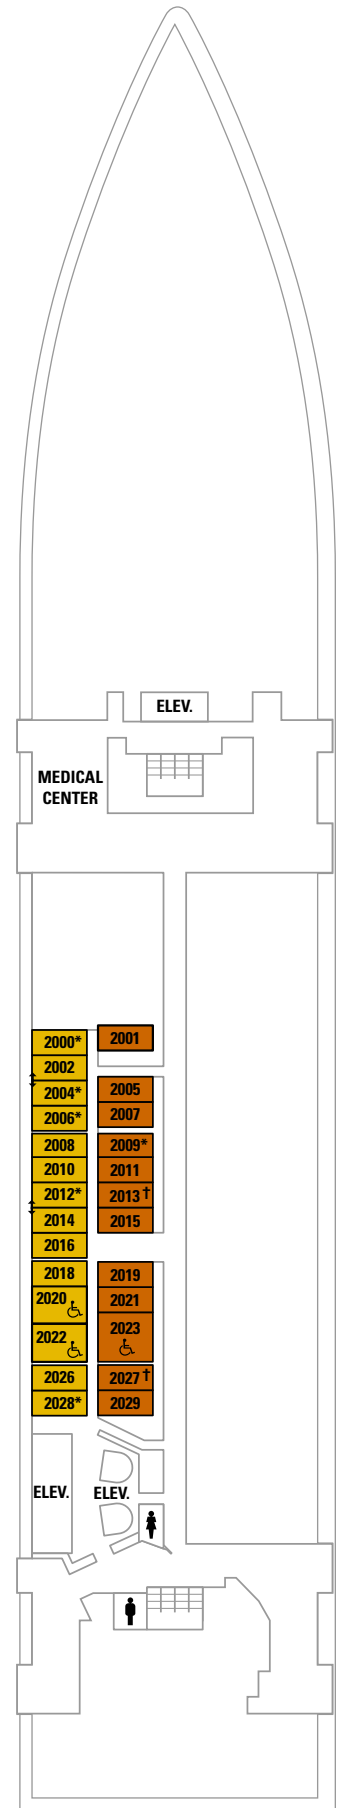

Deck Two on Serenade of the Seas®

OUTSIDE

I Large Ocean View Stateroom

Two twin beds (can convert into queen-size), sitting area with sofa, vanity area and a private bathroom. (170 sq. ft.)
Please note: Ocean View Staterooms on deck 2 have a porthole instead of a window

INTERIOR

Q Interior Stateroom

Two twin beds (can convert into queen-size), sitting area with sofa, vanity area, and a private bathroom. (165 sq. ft.)

SYMBOL LEGEND

- △ Stateroom with sofa bed.
- * Stateroom has third Pullman bed available.
- † Stateroom has third and fourth Pullman beds available.
- ↕ Connecting staterooms.
- ♿ Indicates accessible staterooms.
- ◆ Stateroom with sofa bed and third Pullman bed available.
- ‡ Stateroom has four additional Pullman beds available.
- >> Stateroom opens only on the starboard side.

* Deck Plans on this site are frequently updated. Please note that Printable Deck Plans may not reflect the most recent changes.