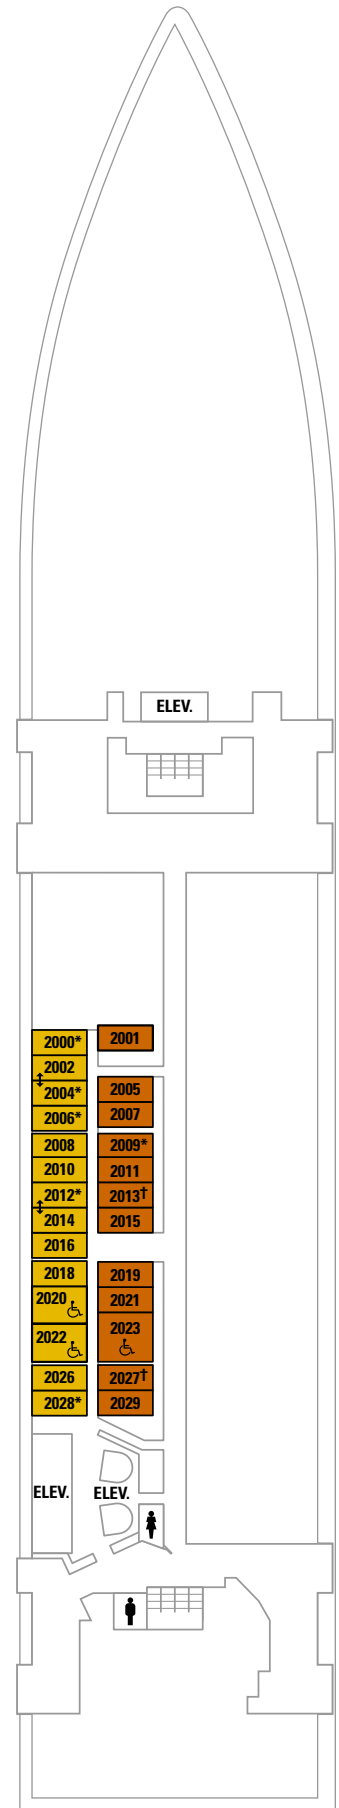

Get out there.®

Deck Two on Serenade of the SeasSM

OCEANVIEW

I Large Oceanview Stateroom

Two twin beds (can convert into queen-size), sitting area with sofa, vanity area and a private bathroom. (170 sq. ft.)
Please note: Ocean View Staterooms on deck 2 have a porthole instead of a window

INTERIOR

Q Interior Stateroom

Two twin beds (can convert into queen-size), sitting area with sofa, vanity area, and a private bathroom. (165 sq. ft.)

SYMBOL LEGEND

- △ Stateroom with sofa bed.
- * Stateroom has third Pullman bed available.
- † Stateroom has third and fourth Pullman beds available.
- ↕ Connecting staterooms.
- ♿ Indicates accessible staterooms.
- ◆ Stateroom with sofa bed and third Pullman bed available.
- ‡ Stateroom has four additional Pullman beds available.
- >> Stateroom opens only on the starboard side.

* Deck Plans on this site are frequently updated. Please note that Printable Deck Plans may not reflect the most recent changes.