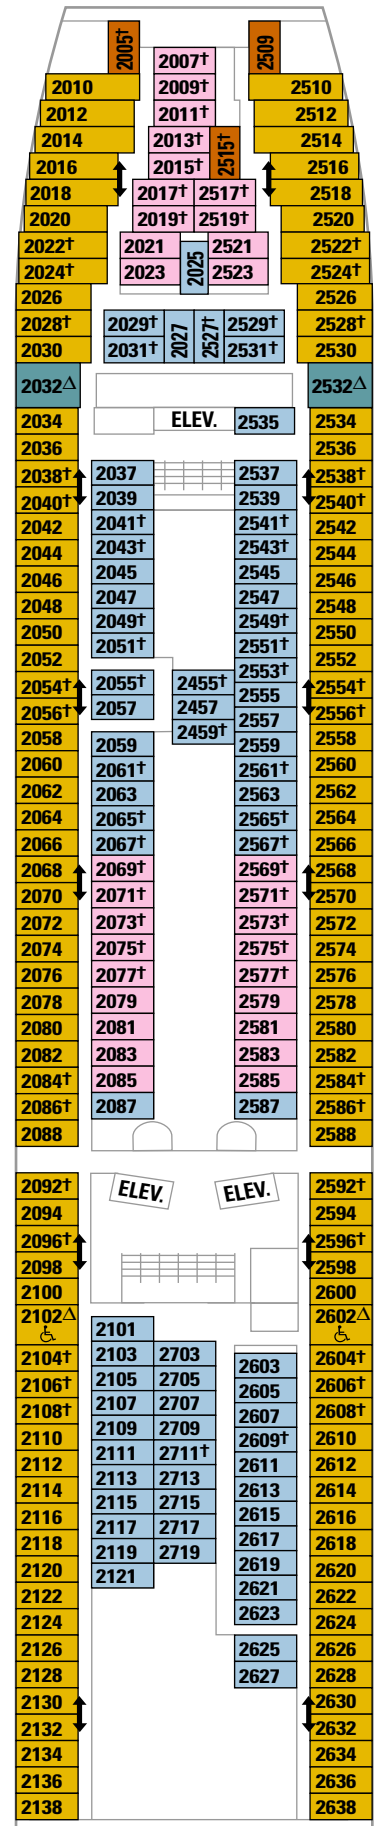

Get out there.®

Deck Two on Rhapsody of the Seas®

OCEANVIEW

FO Family Oceanview Stateroom

Two twin beds (can convert into queen-size), additional bunk beds in separate area, private bathroom, separate sitting area with sofa bed. (237 sq. ft.)

I Large Oceanview Stateroom

Two twin beds (can convert into queen-size), sitting area with sofa, vanity area and a private bathroom. (154 sq. ft.)
Please note: Staterooms 2010-2014, & 2510-2514 have two portholes instead of a window.

INTERIOR

L Large Interior Stateroom

Two twin beds (can convert into queen-size), vanity area and a private bathroom. (151 sq. ft.)

N Q Interior Stateroom

Two twin beds (can convert into queen-size), vanity area, and a private bathroom. (135-144 sq. ft.)

SYMBOL LEGEND

- △ Stateroom with sofa bed.
- * Stateroom has third Pullman bed available.
- † Stateroom has third and fourth Pullman beds available.
- ↕ Connecting staterooms.
- ♿ Indicates accessible staterooms.
- ◆ Stateroom with sofa bed and third Pullman bed available.
- ‡ Stateroom has four additional Pullman beds available.