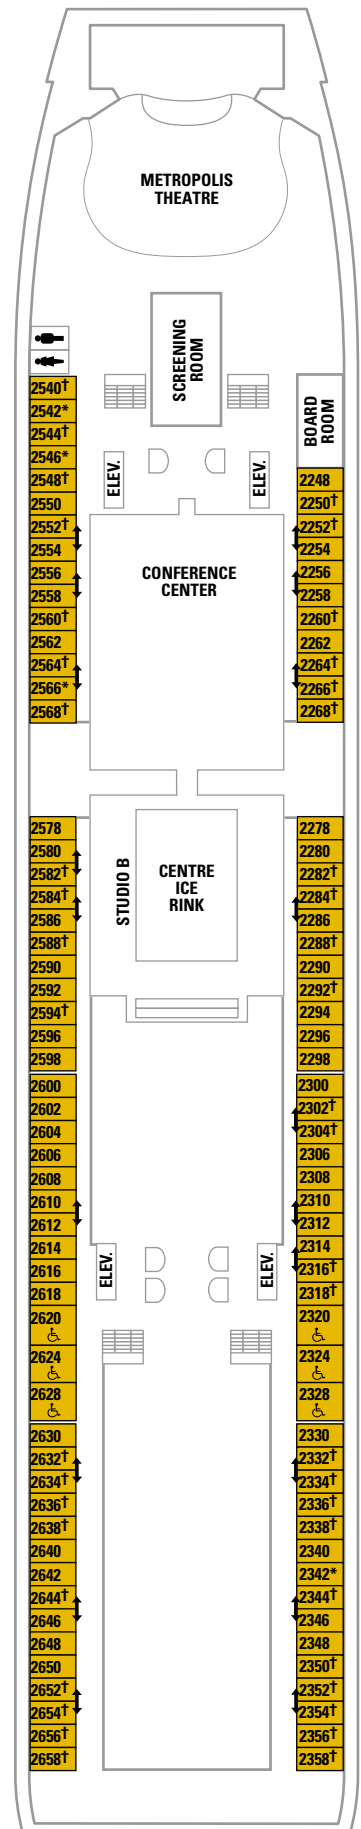

### I Ocean View Stateroom

Two twin beds (can convert into queen-size), sitting area with sofa, vanity area, and a private bathroom. (161 sq. ft.)

### Metropolis Theatre

Our theatre – five stories from orchestra pit to domed ceiling – features contemporary musical stage productions.

## SYMBOL LEGEND

- △ Stateroom with sofa bed.
- \* Stateroom has third Pullman bed available.
- † Stateroom has third and fourth Pullman beds available.
- ‡ Connecting staterooms.
- ♿ Indicates accessible staterooms.
- ◆ Stateroom with sofa bed and third Pullman bed available.
- ‡ Stateroom has four additional Pullman beds available.