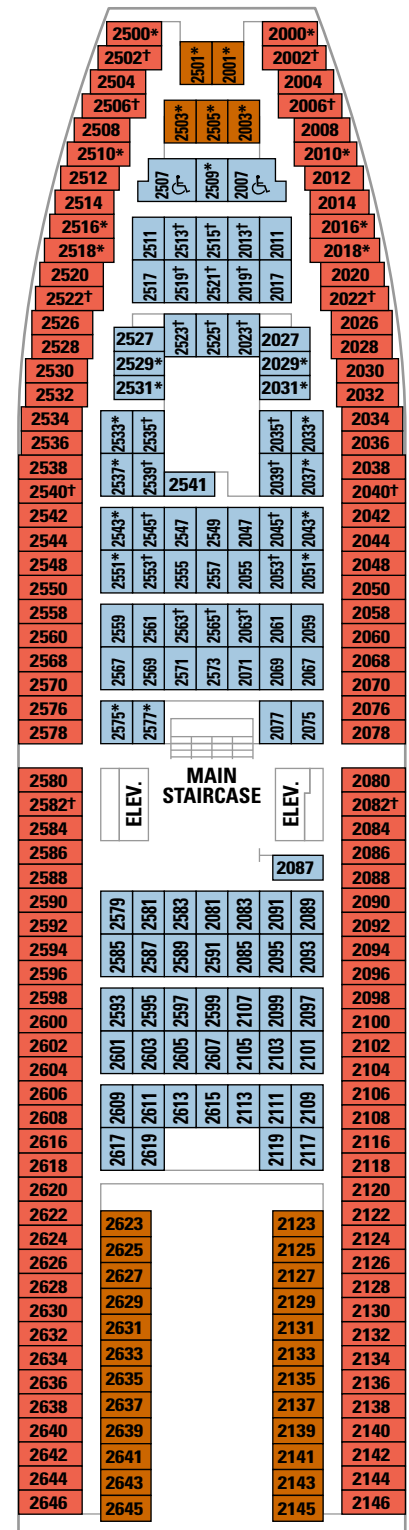

Get out there.®

Deck Two on Monarch of the Seas®

OCEANVIEW

H Oceanview Stateroom
Two twin beds (can convert into queen-size), vanity area, and a private bathroom. (122 sq. ft.)

INTERIOR

N **Q** Interior Stateroom
Two twin beds (can convert into queen-size), vanity area, and a private bathroom. (119 sq. ft.)

SYMBOL LEGEND

- △ Stateroom with sofa bed.
- * Stateroom has third Pullman bed available.
- † Stateroom has third and fourth Pullman beds available.
- ↕ Connecting staterooms.
- ♿ Indicates accessible staterooms.
- ◆ Stateroom with sofa bed and third Pullman bed available.
- ‡ Stateroom has four additional Pullman beds available.

* Deck Plans on this site are frequently updated. Please note that Printable Deck Plans may not reflect the most recent changes.