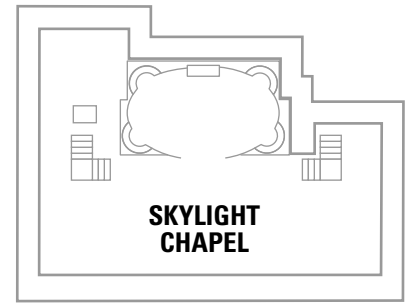

*Deck Fifteen on*  
**Liberty of the Seas®**

**PUBLIC AREAS**

**Skylight Chapel**

Our wedding chapel, which can accommodate 40 people, is located on top of the Viking Crown Lounge® (the highest point on the ship), and is the perfect place to say "I do."