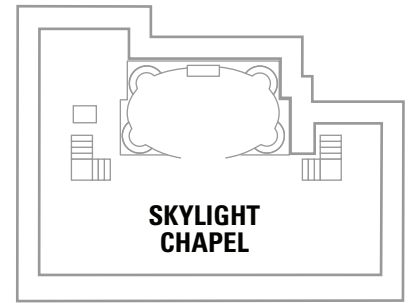

*Deck Fifteen on*  
**Independence of the Seas®**

**PUBLIC AREAS**

**Skylight Chapel**

Our wedding chapel, which can accommodate 40 people, is located on top of the Viking Crown Lounge® (the highest point on the ship), and is the perfect place to say "I do."