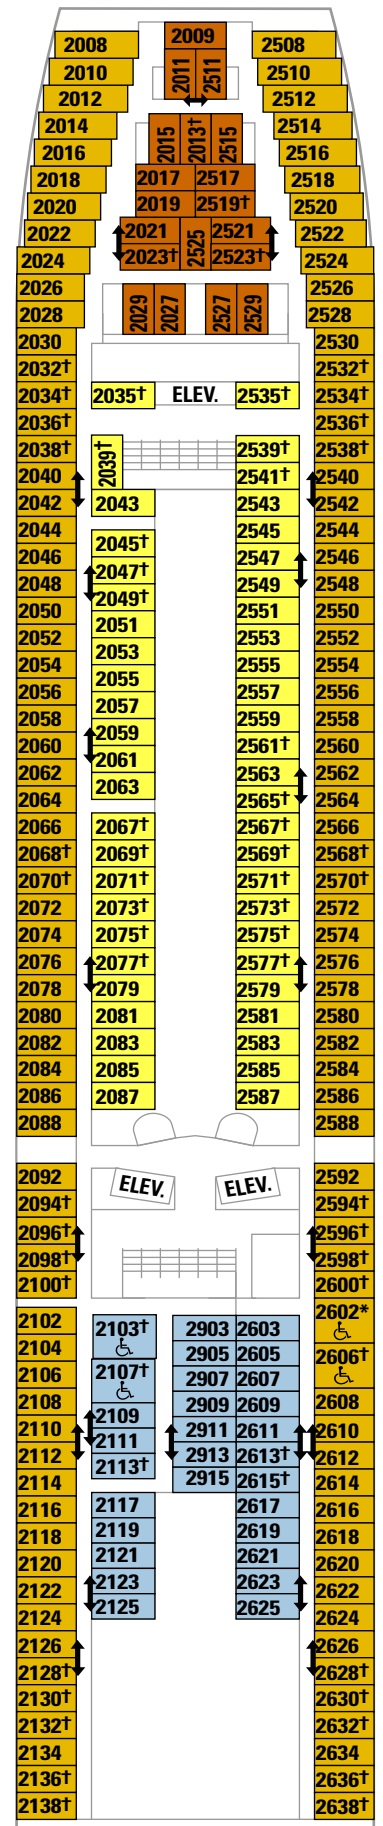

Get out there.®

Deck Two on Grandeur Of The Seas®

OCEANVIEW

I Large Oceanview Stateroom
 Two twin beds (can convert into queen-size), sitting area with sofa, vanity area and a private bathroom. (154 sq. ft.)
 Please note: Staterooms 2008-2014 & 2508-2514 have two portholes instead of a window.

INTERIOR

M N Q Interior Stateroom
 Two twin beds (can convert into queen-size), vanity area, and a private bathroom. (140 sq. ft.)

SYMBOL LEGEND

- △ Stateroom with sofa bed.
- * Stateroom has third Pullman bed available.
- † Stateroom has third and fourth Pullman beds available.
- ↕ Connecting staterooms.
- ♿ Indicates accessible staterooms.
- ◆ Stateroom with sofa bed and third Pullman bed available.
- ‡ Stateroom has four additional Pullman beds available.

* Deck Plans on this site are frequently updated. Please note that Printable Deck Plans may not reflect the most recent changes.