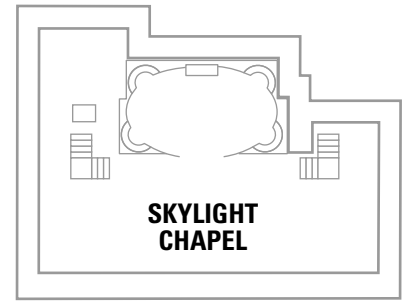

Deck Fifteen on
Freedom of the Seas®

PUBLIC AREAS

Skylight Chapel

Our wedding chapel, which can accommodate 40 people, is located on top of the Viking Crown Lounge® (the highest point on the ship), and is the perfect place to say "I do."