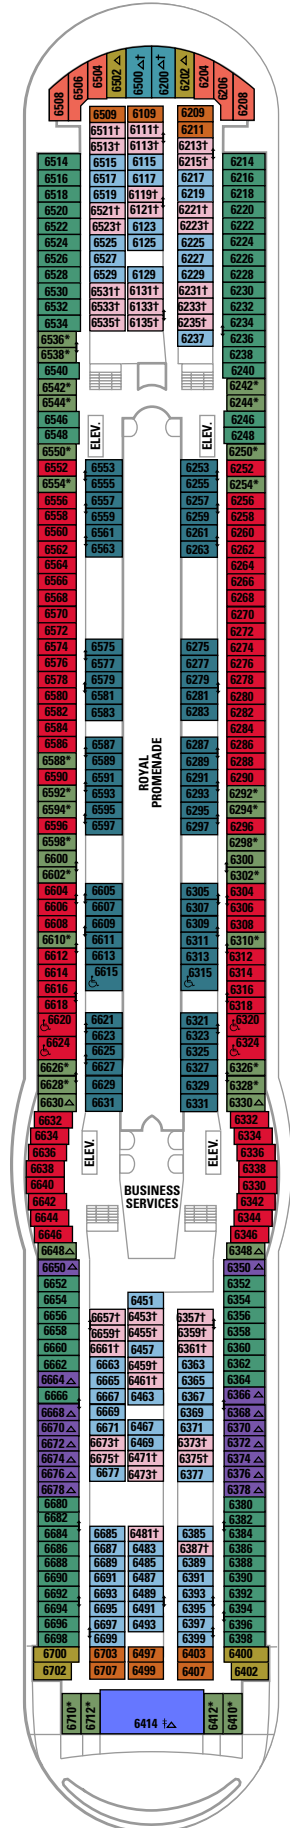

BALCONY

D1 D2 Superior Ocean View Stateroom

Two twin beds (can convert into queen-size), sitting area (some with sofa bed), private balcony and private bathroom. Rates vary from deck to deck. (189 sq. ft., balcony 42 sq. ft.)

E1 E2 Deluxe Ocean View Stateroom

Two twin beds (can convert into queen-size), sitting area (some with sofa bed), private balcony and private bathroom. Rates vary from deck to deck. (200 sq. ft., balcony 53 sq. ft.)

OUTSIDE

FO Family Ocean View Stateroom

Two twin beds (can convert into queen-size), sofa and/or Pullman beds, sitting area and private bathroom. (293 sq. ft.)

F Large Ocean View Stateroom

Two twin beds (can convert into queen-size), and private bathroom. (214 sq. ft.)

H Ocean View Stateroom

Two twin beds (can convert into queen-size) and private bathroom. (161 sq. ft.)

INTERIOR

PR Promenade Stateroom

A view of the Royal Promenade with bowed windows, two twin beds (can convert into queen-size) and private bathroom. (169 sq. ft.)

L N Q Interior Stateroom

Two twin beds (can convert into queen-size) and private bathroom. (152 sq. ft.)

SYMBOL LEGEND

- △ Stateroom with sofa bed.
- Stateroom has third Pullman bed available.
- † Stateroom has third and fourth Pullman beds available.
- ↕ Connecting staterooms.
- ♿ Indicates accessible staterooms.
- Stateroom with sofa bed and third Pullman bed available.
- ‡ Stateroom has four additional Pullman beds available.

* Deck Plans on this site are frequently updated. Please note that Printable Deck Plans may not reflect the most recent changes.