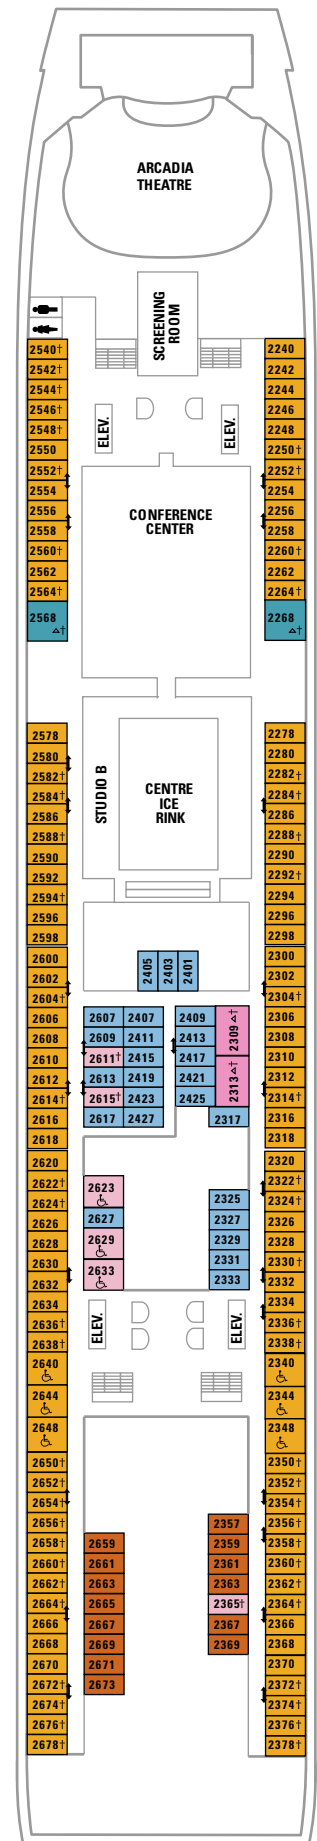

Deck Two on Freedom of the Seas®

OUTSIDE

FO Family Ocean View Stateroom

Two twin beds (can convert into queen-size), sofa and/or Pullman beds, sitting area and private bathroom. (293 sq. ft.)

I Ocean View Stateroom

Two twin beds (can convert into queen-size) and private bathroom. (180 sq. ft.)

INTERIOR

FI Family Inside Stateroom

Two twin beds (can convert into queen-size) and private bathroom. (323 sq. ft.)

L N Q Interior Stateroom

Two twin beds (can convert into queen-size) and private bathroom. (152 sq. ft.)

PUBLIC AREAS

Arcadia Theatre

Our theatre - five stories from the orchestra pit to domed ceiling - features contemporary musical stage productions.

Conference Center

Our comfortable conference center features state-of-the-art presentation equipment and a variety of meeting rooms.

SYMBOL LEGEND

- △ Stateroom with sofa bed.
- Stateroom has third Pullman bed available.
- † Stateroom has third and fourth Pullman beds available.
- ↕ Connecting staterooms.
- ♿ Indicates accessible staterooms.
- Stateroom with sofa bed and third Pullman bed available.
- ‡ Stateroom has four additional Pullman beds available.

* Deck Plans on this site are frequently updated. Please note that Printable Deck Plans may not reflect the most recent changes.