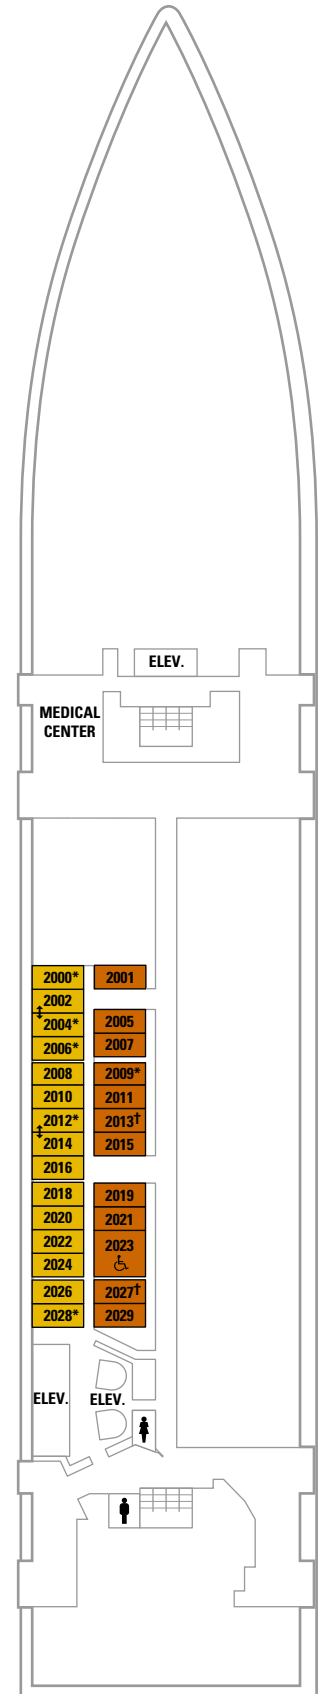

Deck Two on Brilliance of the Seas®

OUTSIDE

I Large Ocean View Stateroom

Two twin beds (can convert into queen-size), sitting area with sofa, vanity area and a private bathroom. (170 sq. ft.)
Please note: Ocean View Staterooms on deck 2 have a porthole instead of a window.

INTERIOR

Q Interior Stateroom

Two twin beds (can convert into queen-size), sitting area with sofa, vanity area, and a private bathroom. (165 sq. ft.)

SYMBOL LEGEND

- △ Stateroom with sofa bed.
- * Stateroom has third Pullman bed available.
- † Stateroom has third and fourth Pullman beds available.
- ↕ Connecting staterooms.
- ♿ Indicates accessible staterooms.
- ◆ Stateroom with sofa bed and third Pullman bed available.
- ‡ Stateroom has four additional Pullman beds available.
- >> Stateroom opens only on the starboard side.

* Deck Plans on this site are frequently updated. Please note that Printable Deck Plans may not reflect the most recent changes.