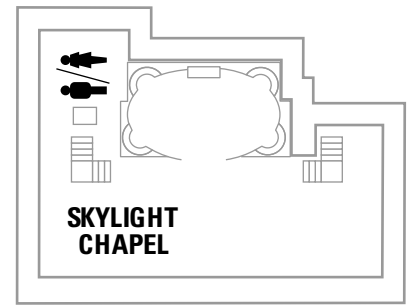

Deck Fifteen on
Adventure of the Seas®

PUBLIC AREAS

Skylight Chapel

Our wedding chapel, which can accommodate 40 people, is located on top of the Viking Crown Lounge (the highest point on the ship), and is the perfect place to say "I do."