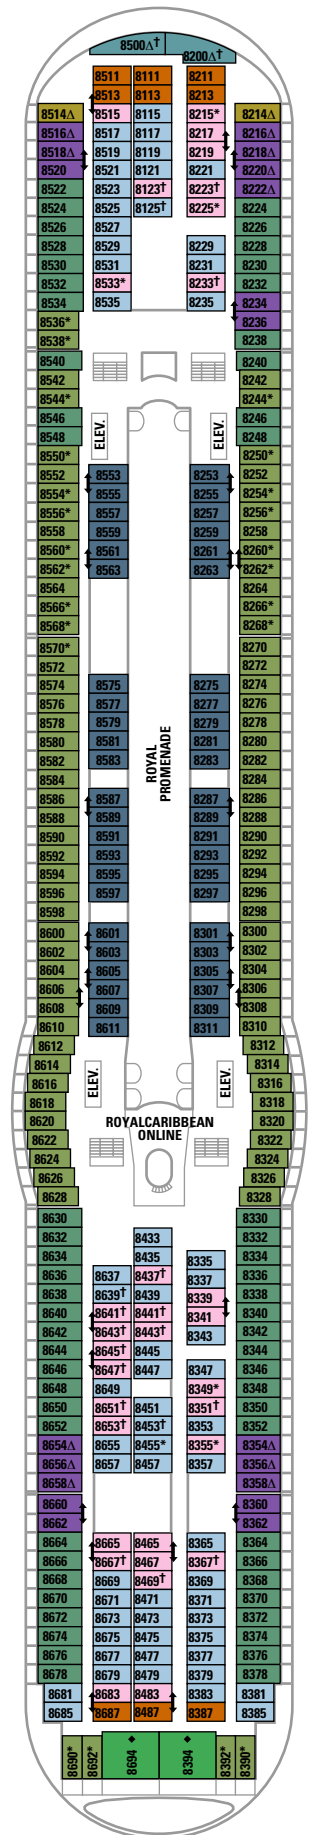

OUTSIDE

FO Family Ocean View Stateroom

Two twin beds (can convert into queen-size), additional bunk beds in separate area, separate sitting area with sofa bed, and a private bathroom with shower. (265 sq. ft.)

F Large Ocean View Stateroom

Two twin beds (can convert into queen-size), sitting area with sofa, vanity area and a private bathroom. (211 sq. ft.)

INTERIOR

PR Promenade Stateroom

Bowed windows with a view of the Royal Promenade, two twin beds (can convert into queen-size), sitting area with sofa, vanity area, and a private bathroom. (167 sq. ft.)

L N Q Interior Stateroom

Two twin beds (can convert into queen-size), sitting area with sofa, vanity area, and a private bathroom. (160 sq. ft.)

PUBLIC AREAS

Royal Promenade

This mall, a naturally lighted four-story area lined with bars and shops, is the heartbeat of the ship.

royalcaribbean online^{SM}

It's high tech on the high seas! With royalcaribbean online, for a small fee you can access the Internet, send e-mails or send your family an e-postcard with your picture in it.

SYMBOL LEGEND

- △ Stateroom with sofa bed.
- Stateroom has third Pullman bed available.
- † Stateroom has third and fourth Pullman beds available.
- ↓ Connecting staterooms.
- ♿ Indicates accessible staterooms.
- Stateroom with sofa bed and third Pullman bed available.
- ‡ Stateroom has four additional Pullman beds available.

* Deck Plans on this site are frequently updated. Please note that Printable Deck Plans may not reflect the most recent changes.